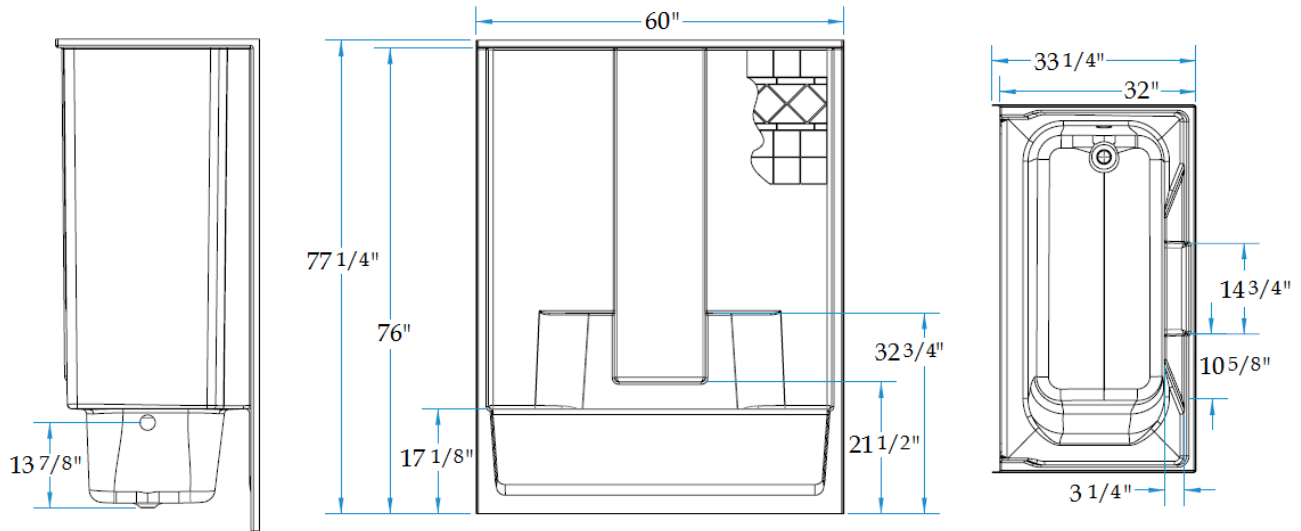

Phenix 60 x 30 x 76 Tub/Shower

Available in white
Quick Ship in 7 days

Features

- Combination bathtub and shower
- Sturdy tub/shower base with textured floor, ergonomic backrest
- Accessory shelves & tub deck provide ample space for bodywash and shampoo bottles
- Simple, easy, one-piece installation, no walls to fit together, no caulking of seam lines
- Accommodates a tub/shower door
- Double thick ArmorCore reinforced walls for extra strength that enables bars to be located to fit your individual needs.
- Premium, durable applied acrylic/fiberglass construction
- High gloss 6" tile pattern with diamond accents that is attractive and easy to clean
- 3 grab bars, and curtain rod included
- Limited Lifetime Warranty
- Meets or exceeds UPC, IPC, ANSI Z124.1, HUD

Components Included (Field Installed)

☆ Stainless Steel Curtain Rod

☆ Three 24" Stainless Steel Grab Bars

☆ Double Thick Reinforcement

☆ Made in the USA

Drain

Model #

Item #

RH Drain	LM6032TS1PTR064	1295760
LH Drain	LM6032TS1PTL064	1295759

HANDED BY DRAIN

PHENIX

LM6032TS1PTR/L064

Dimensional Tolerance $\pm \frac{3}{16}$ ".

FEATURES lbs Dimensions needed for site preparation should be measured from the unit. Aquatic assumes no responsibility for preparatory work.

Model #	Material	Wall Finish	Drain	Net Wt.	Pkg. Wt.
LM6032TS1PTR/L064	AcrylX	Diagonal Tile	LH or RH	133	138

DIMENSIONS

Specifications	inches
Width: Overall / Net	60
Depth: Overall / Net	33 1/4 / 32
Height: Overall / Net	77 1/4 / 76
Enclosure Opening	56
Skirt Height	17
Drain Rough-In (from Back Wall)	15
Drain Rough-In (from Side Wall)	2 1/2
Drain: Diameter / Clearance	2 / 3/4