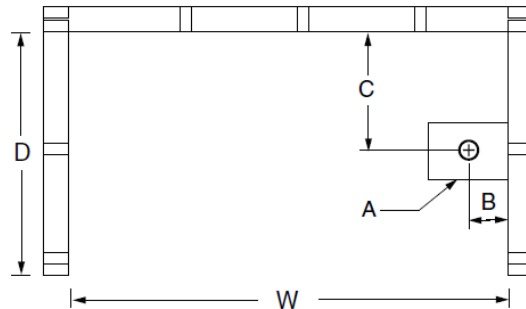

RH Drain	LM6032TS1PTR064	1295760
LH Drain	LM6032TS1PTL064	1295759

HANDED BY DRAIN

PHENIX

LM6032TS1PTR/L064

Dimensional Tolerance $\pm \frac{3}{16}$ ".

FEATURES lbs Dimensions needed for site preparation should be measured from the unit. Aquatic assumes no responsibility for preparatory work.

Model #	Material	Wall Finish	Drain	Net Wt.	Pkg. Wt.
LM6032TS1PTR/L064	AcrylX	Diagonal Tile	LH or RH	133	138

DIMENSIONS

Specifications	inches
Width: Overall / Net	60
Depth: Overall / Net	33 1/4 / 32
Height: Overall / Net	77 1/4 / 76
Enclosure Opening	56
Skirt Height	17
Drain Rough-In (from Back Wall)	15
Drain Rough-In (from Side Wall)	2 1/2
Drain: Diameter / Clearance	2 / 3/4

FRAMING DIMENSIONS inches

Type	D Depth	W Width	H Height	A	B	C
Alcove	33 1/4	60 1/8	-	Box Out	2 1/2	15

SUMP DATA

Top of Drain to Bottom of Overflow	Capacity to Overflow gal	Min. Operating Capacity gal	WIDTH @ centerline		DEPTH @ centerline	
			Top	Bottom	Top	Bottom
12	50	45	51	43	22 1/2	20